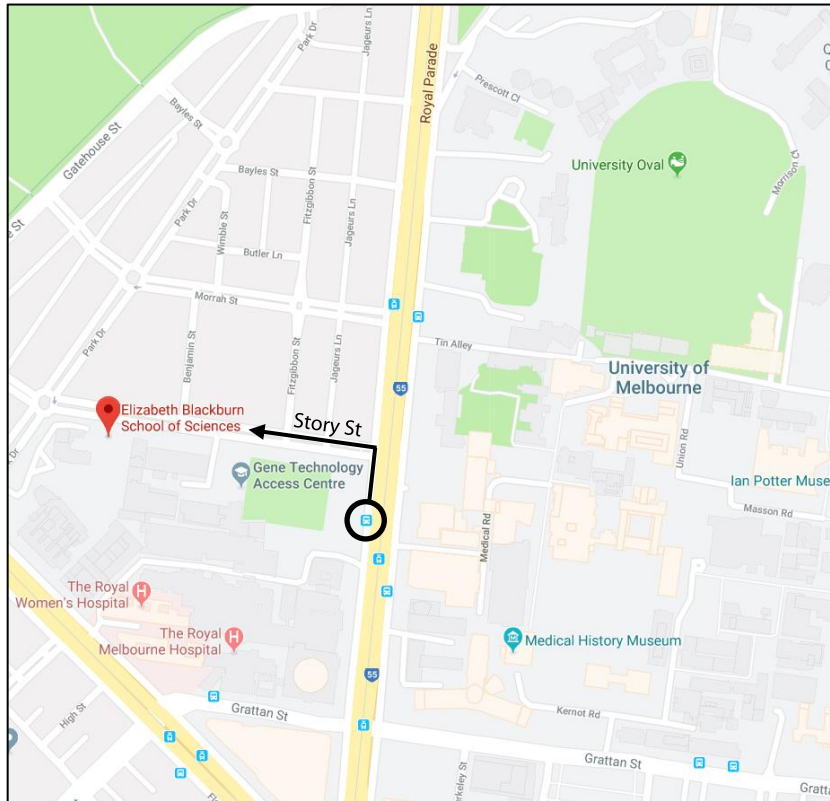

How to get to the Elizabeth Blackburn School of Sciences (EBS)

From the Melbourne CBD, take the number 19 tram running up Elizabeth St, towards North Coburg.

Take the tram to the "University of Melbourne/Royal Parade" stop.

Continue to walk along Royal Parade approximately 100 metres, then turn left down Story St.

Walk down Story St for approximately 300 metres, until you come to a red brick staircase, leading to the Elizabeth Blackburn School of Sciences.